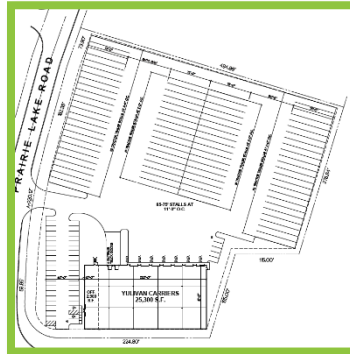

Prairie Lake Business Park