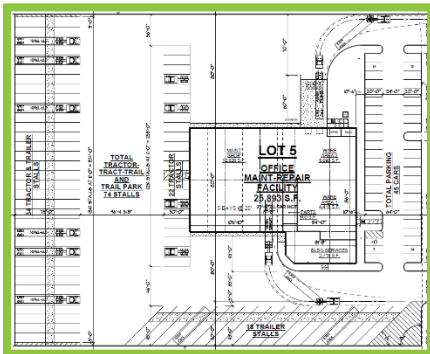

Transportation, Truck Maintenance and Trailer Parking --- Entre Announces 3 New Build-to-Suit Transactions for Logistics Companies

Arlington Heights, IL (October 2020) - Entre Commercial Realty is pleased to announce that it has recently completed deals on three new build-to-suit transactions for Logistics Companies in Hampshire, East Dundee and Bartlett, IL. Entre's Mike DeSerto and Cory Kay represented the buyers in all three transactions. Mike Gazzola of Entre was also involved in the Hampshire project, which is being constructed by Reiche Construction and Mike Berkowitz of Entre was also involved East Dundee project, which is being constructed by Triumph Development.

Among the deals is a 25,300 SF build-to-suit sale in the Prairie Lake Business Park, East Dundee Illinois. The new construction facility will be built for Yulivan Carriers, Inc a national LTL carrier based out of Buffalo Grove, Illinois. The facility will be utilized as Yulivan Carriers' new Corporate Headquarters, offering them in-house maintenance of their trucking fleet and 85 trailer stalls to accommodate full sized sleeper cabs with trailers.

The third deal is a 21,000 SF build-to-suit sale in the Brewster Creek Business Park, Bartlett Illinois. The new construction facility will be built for Transrapid, Inc a national LTL carrier based out of Bensenville, Illinois. The facility will be utilized as Transrapid's new Corporate Headquarters, offering them in-house maintenance for their trucking fleet and transfer warehouse of customer goods along with 67 trailer positions.